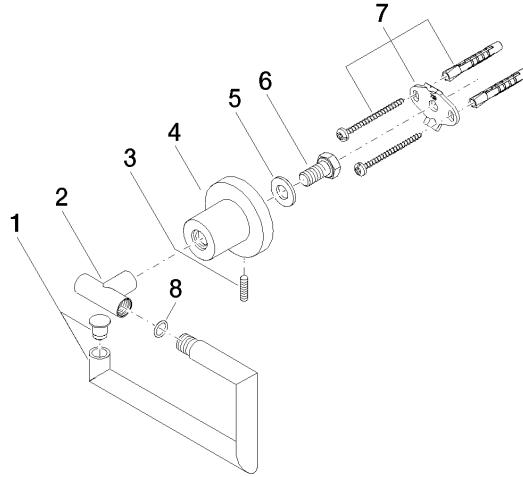

83 500 892

- width 152mm
- height 100 mm
- rosette Ø 55 mm
- 72mm projection

	Chrome	83 500 892-00
	Brushed Platinum	83 500 892-06
	Platinum	83 500 892-08
	Dark Chrome	83 500 892-19
	Brushed Durabronze (23kt Gold)	83 500 892-28
	Matte Black	83 500 892-33
	Brushed Champagne (22kt Gold)	83 500 892-46
	Champagne (22kt Gold)	83 500 892-47
	Brushed Chrome	83 500 892-93
	Brushed Dark Platinum	83 500 892-99

83 500 892

mm [inches]

83 500 892

Parts for other finishes can be found here: Brushed Platinum

Spare parts list

No.	Item Number	Name	Quantity used	Delivery time
1	90 28 22 640 00-00	holder	1	10
2	05 17 89 552 00-00	holder	1	10
3	04 31 11 113 00 90	pin	1	2
4	08 17 89 505-00	holder	1	10
5	09 30 11 046 90	disc	1	2
6	09 30 30 071 90	screw	1	2
7	05 17 20 739 00 90	fixing set	1	2
8	09 14 10 042 90	seal	1	2